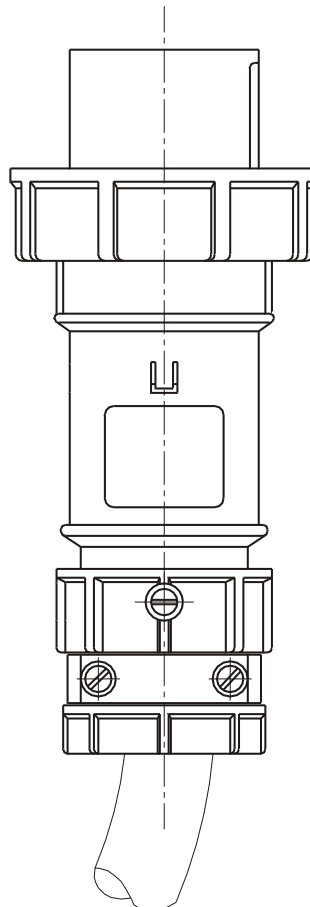

## PLUG, IN-LINE

<b>Part No.</b>	ME 420P9W
<b>Description:</b>	20 Amp 3 250Vac 3 Pole, 4 Wire Plug
<b>Construction:</b>	Watertight IEC IP 67
<b>Approvals:</b>	UL Listed Standards 1682; 1686 CSA Certification to Spec. C22.2 No. 182.1 IEC 60309-1; IEC 60309-2

**IEC COLOR CODE:** Blue

**GROUND SOCKET:** 3 Hour Position Mates with Female in 9 Hour Position.

Front View of Plug

Wire Range: #10 - #14 AWG  
Cord Range: .36" - .76"  
Threaded Cable Entry: 3/4" NPT

Drawing Not to Scale