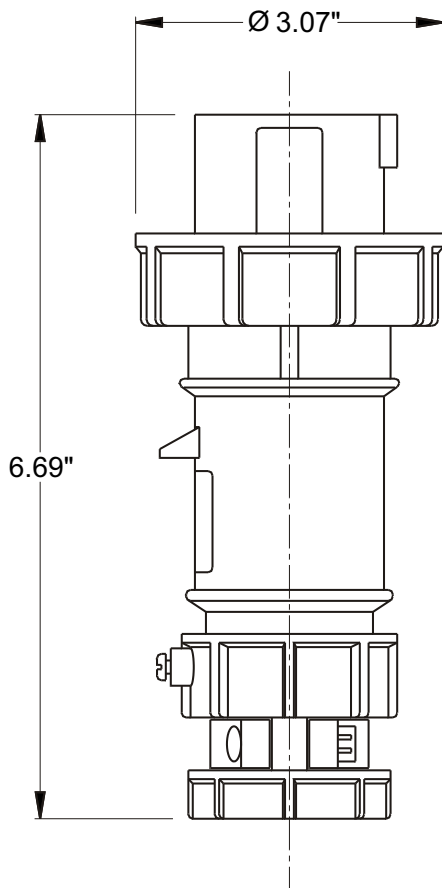

## PLUG, IN-LINE

<b>Part No.</b>	ME 420P9W
<b>Description:</b>	20 Amp 3 250Vac 3 Pole, 4 Wire Plug
<b>Construction:</b>	Watertight IEC IP 67
<b>Approvals:</b>	UL Listed Standards 1682; 1686 CSA Certification to Spec. C22.2 No. 182.1 IEC 60309-1; IEC 60309-2

**IEC COLOR CODE:** Blue

**GROUND SOCKET:** 3 Hour Position Mates with Female in 9 Hour Position.

Front View of Plug

Wire Range: #10 - #14 AWG  
Cord Range: .36" - .76"  
Threaded Cable Entry: 3/4" NPT

Drawing Not to Scale